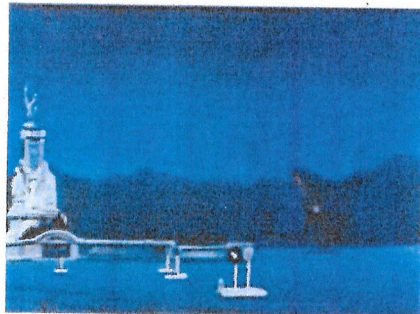

Camera Angles

Look at the still from the movie. Which camera angle has the director used? Why do you think they have chosen this shot?

Extreme close up because you have to show his feelings. ✓

low angle because you need to see what he is holding ✓

Medium shot because you have to know what he is doing. ✓

Birds-eye view because you need to see how tall the BFG is ✓

long shot because you need have to show where he is. ✓

Extreme close up because you need to see how she is feeling about the taste. ✓

⊕ Excellent understanding of camera angles. 12/11/15