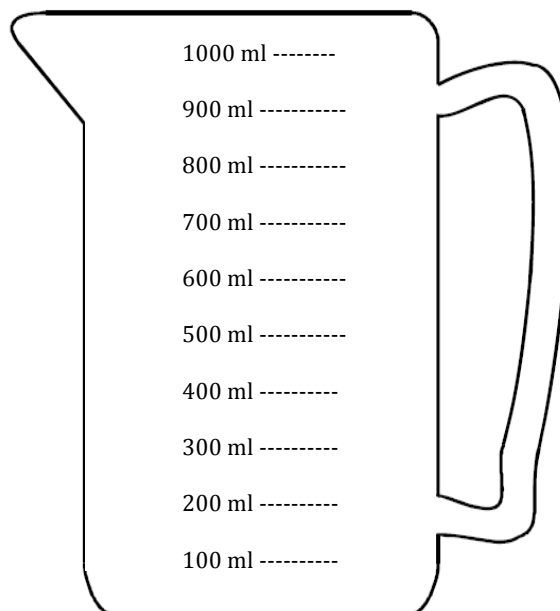

Capacity Homework

Colour the amount of juice in each jug.

400ml

700ml

600ml

1L