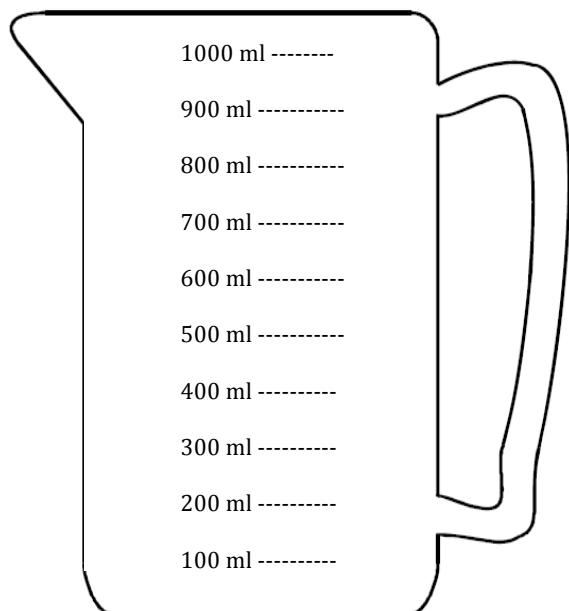

Capacity Homework

Colour the amount of juice in each jug.

400ml

700ml

600ml

1L