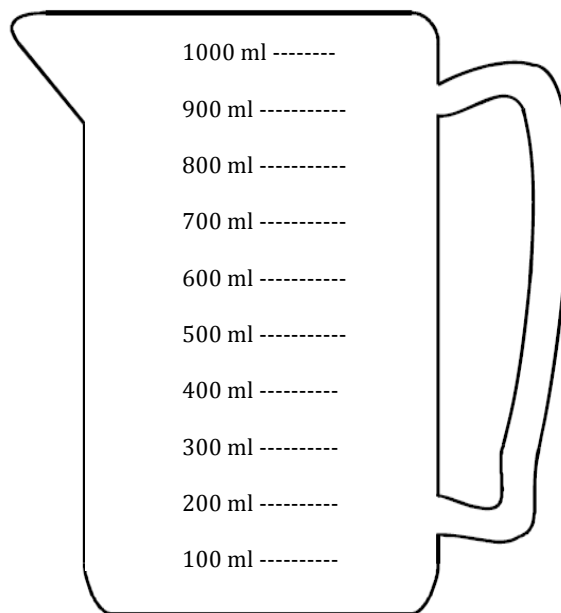

Capacity Homework

Colour the amount of juice in each jug.

400ml

700ml

600ml

1L