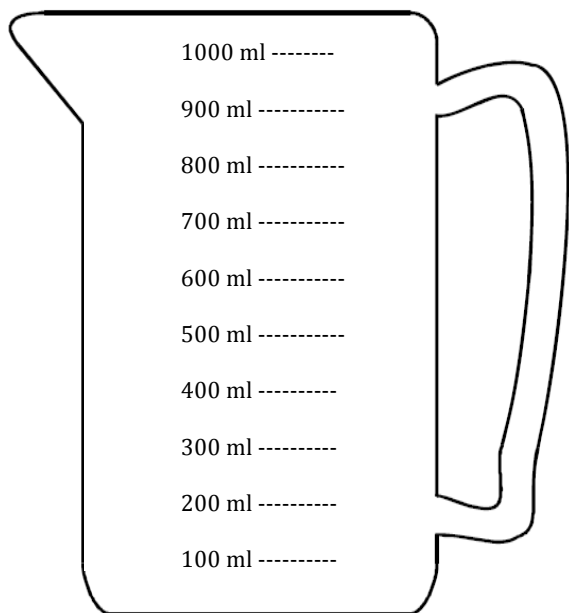

Capacity Homework

Colour the amount of juice in each jug.

400ml

700ml

600ml

1L