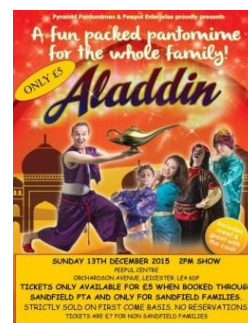

### Last week's Year 5 Coffee Morning a great success

The children were delighted to welcome so many family members to their Coffee Morning last week and enjoyed having an opportunity to share their singing and dancing with an audience.

### Santa's Grotto at the Christmas Market

Yesterday for one day only Santa was in his grotto at Sandfield Close and children had an opportunity to visit him and receive a present during our Christmas Market.