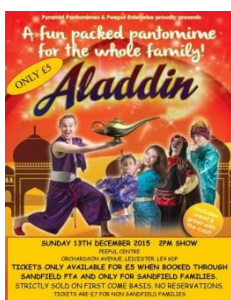

Important dates

Tuesday 15th December **Whole school Christmas lunch.** Also a non-uniform day. Wear your Christmas jumper if you have one!

Thursday 17th December **Last day of school.**

Friday 18th December **School closed. First day of the holiday.**

Wednesday 6th January 2016 **School starts. Welcome to the spring term.**